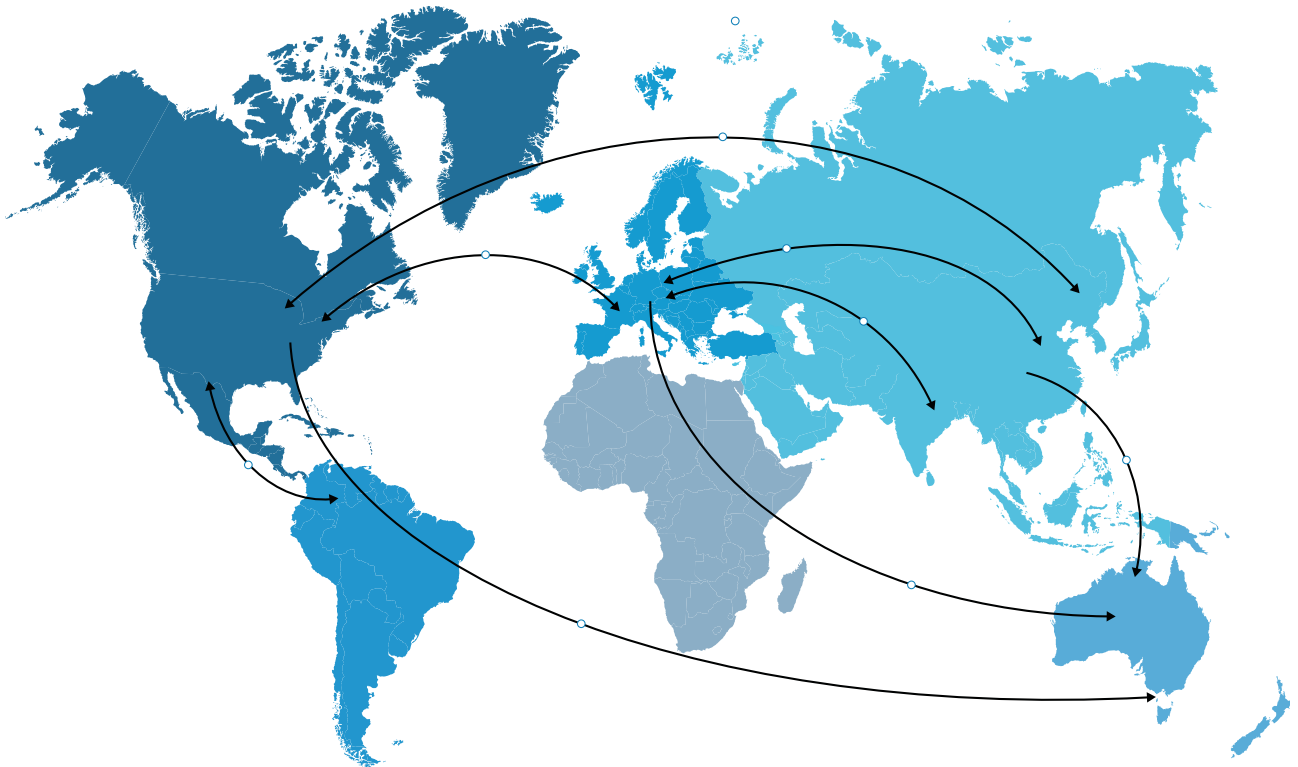

GLOBAL FORWARDING SERVICES

**GLOBAL COVERAGE,
LOCAL EXPERTISE**

1,000,000 TEU

Annual global ocean volumes.

225,000 MT

Annual global air volumes.

4,600

Global forwarding employees around the globe.

125 Offices in
32 countries.

FLEXIBLE GLOBAL SHIPPING SOLUTIONS

Benefit from integrated solutions for all your global air, ocean and rail shipments. Rely on our experts who understand the complexities of global supply chains:

AIR SERVICES

- Global Air
- Standard Air
- Premium Air
- Priority Air

OCEAN SERVICES

- Global Ocean
- FCL and LCL
- Vendor Assembly
- Buyer Consolidation

RAIL SERVICES

- All Europe destinations door to door available to China
- Full Block train
- Single or Multiple containers
- LCL shipments
- Oversize cargo (upon request)