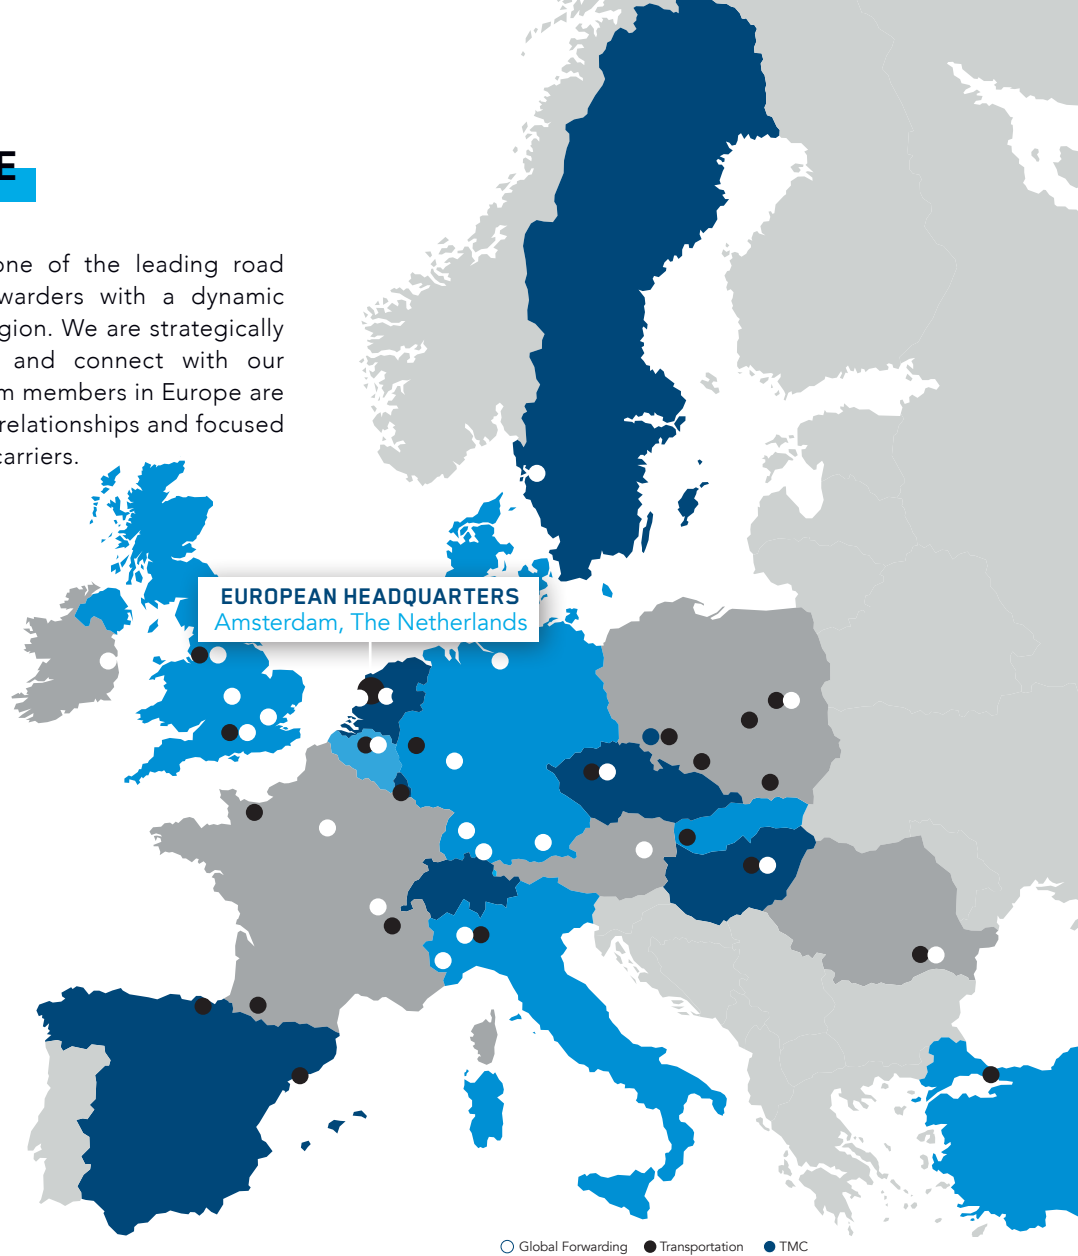

EUROPE PRESENCE

In Europe, C.H. Robinson is one of the leading road transportation and freight forwarders with a dynamic network of offices across the region. We are strategically located to facilitate business and connect with our carriers and customers. Our team members in Europe are multi-lingual, skilled at building relationships and focused on serving their customers and carriers.

+1,300
employees

17
countries

48
offices

BOOST YOUR SUPPLY CHAIN WITH NAVISPHERE® TECHNOLOGY PLATFORM

- **IN-HOUSE DEVELOPED:**
  Our internally developed transportation management system provides maximum security for your data.
- **ONE UNIQUE PLATFORM:**
  Our customers, carriers and employees connect to **Navisphere®**, facilitating collaboration and visibility.
- **GLOBAL VISIBILITY:**
  Our platform provides full visibility to all the shipments, on all modes, everywhere on the globe.
- **BROAD CONNECTIVITY:**
  Navisphere® connects with your existing TMS or use **Navisphere®** as your own TMS.