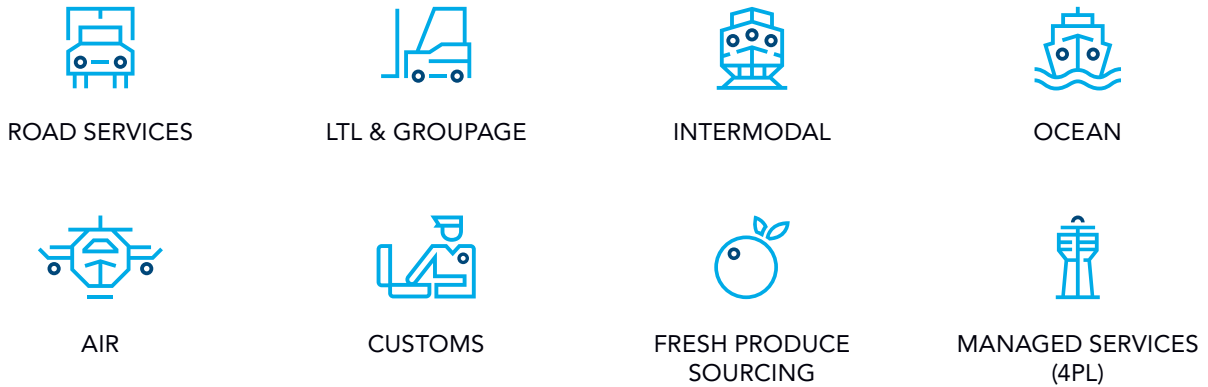

OUR 8 CORE SERVICES